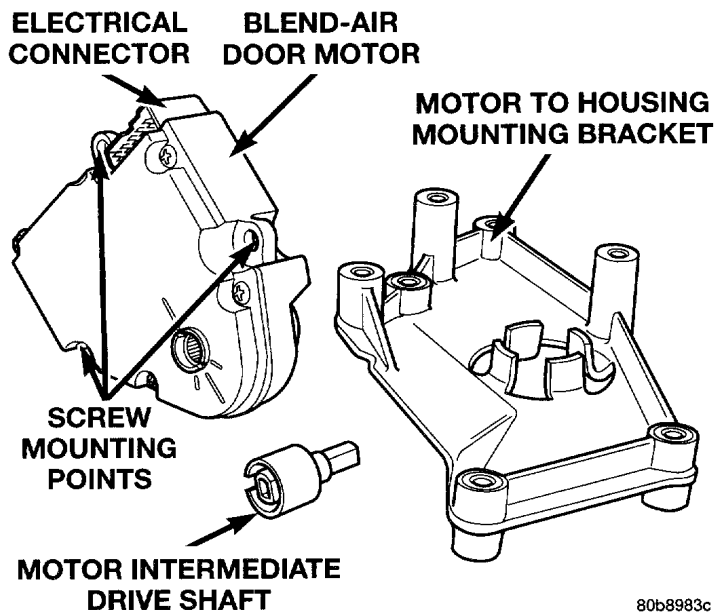

Component Procedures: Air Door Actuator / Motor

Table of Contents

1. Parts and Labor (itype_189)
2. Components (itype_32)
3. Blend Door Actuator Replacement (Article 2038844)
4. Defrost Door Actuator Replacement (Article 2036065)
5. Floor Door Actuator Replacement (Article 2036064)
6. Panel/Defrost Door Actuator Replacement (Article 2036066)
7. Recirculation Air Door Actuator Replacement (Article 2036067)
8. Technician Safety Information (itype_15)
9. All Technical Service Bulletins (itype_100)
10. Customer Interest Bulletins (itype_109)
11. Erratic Operation (itype_132)
12. New / Updated Parts (itype_117)

Component Procedures: Air Door Actuator / Motor

Parts and Labor (itype_189)

Labor

Operation	Qualifier Path	Skill	Std Hrs	Wty Hrs
Replace	Blend Air Door	B	1.1	0.8
Replace	Heat Defroster Door	B	0.4	0.2
Replace	Outside Air Recirculation	B	0.4	0.2
Replace	Panel/Defroster/Demist	B	0.7	0.6

Components (itype_32)

Blend Door Actuator Replacement (Article 2038844)

Defrost Door Actuator Replacement (Article 2036065)

Floor Door Actuator Replacement (Article 2036064)

Panel/Defrost Door Actuator Replacement (Article 2036066)