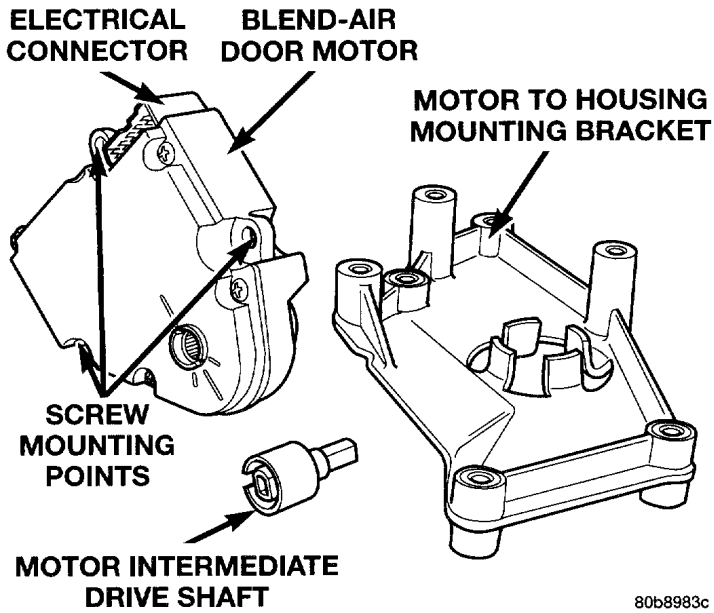

Component Procedures: Air Door Actuator / Motor

Table of Contents

1. Parts and Labor (itype_189)
2. Components (itype_32)
3. Blend Door Actuator Replacement (Article 2038844)
4. Defrost Door Actuator Replacement (Article 2036065)
5. Floor Door Actuator Replacement (Article 2036064)
6. Panel/Defrost Door Actuator Replacement (Article 2036066)
7. Recirculation Air Door Actuator Replacement (Article 2036067)
8. Technician Safety Information (itype_15)
9. All Technical Service Bulletins (itype_100)
10. Customer Interest Bulletins (itype_109)
11. Erratic Operation (itype_132)
12. New / Updated Parts (itype_117)

Component Procedures: Air Door Actuator / Motor

Parts and Labor (itype_189)

Labor

Operation	Qualifier Path	Skill	Std Hrs	Wty Hrs
Replace	Blend Air Door	B	1.1	0.8
Replace	Heat Defroster Door	B	0.4	0.2
Replace	Outside Air Recirculation	B	0.4	0.2
Replace	Panel/Defroster/Demist	B	0.7	0.6

Components (itype_32)

Blend Door Actuator Replacement (Article 2038844)

Defrost Door Actuator Replacement (Article 2036065)

Floor Door Actuator Replacement (Article 2036064)

Panel/Defrost Door Actuator Replacement (Article 2036066)