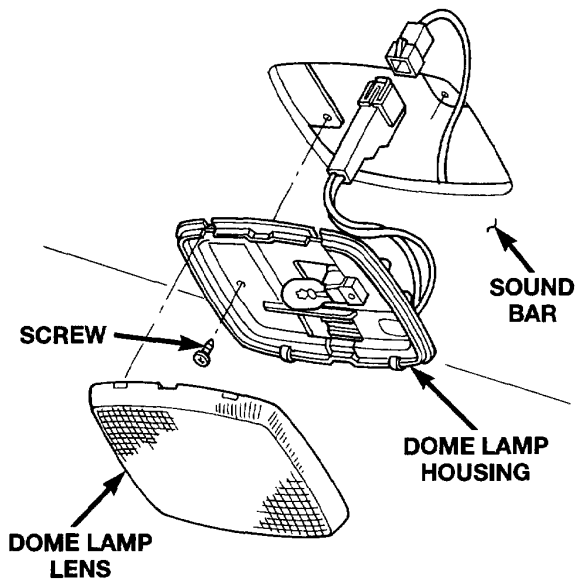

Component Procedures: Dome Lamp

Components (itype_389)

CAUTION

: Do not use bulbs that have a higher candle power than the bulb listed. Damage to lamp can result.

Some components have lamps that can only be serviced by an Authorized Service Center (ASC) after the component is removed from the vehicle.

Dome

/Cargo (Hard Top) = 212-2

Dome (Sound Bar) = 912

Sound Bar Dome Lamp (Article 2037755)

80a47391