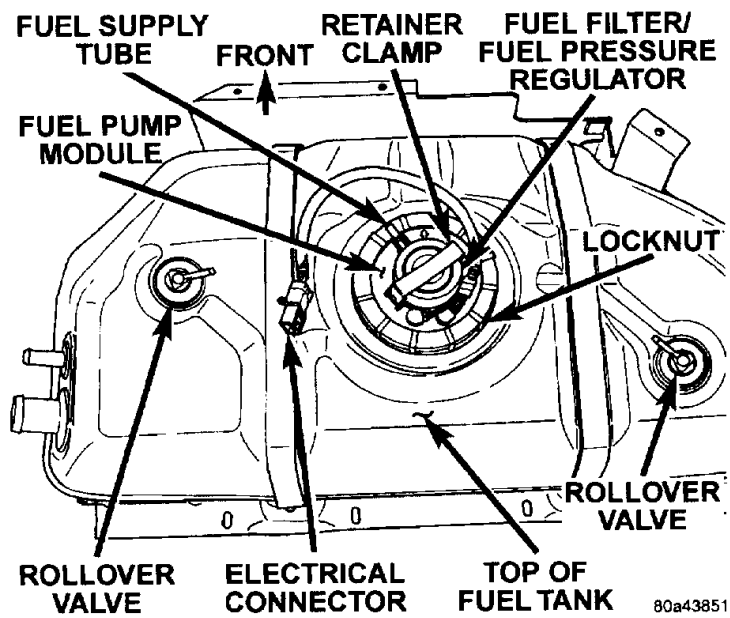

Procedures (itype_376)