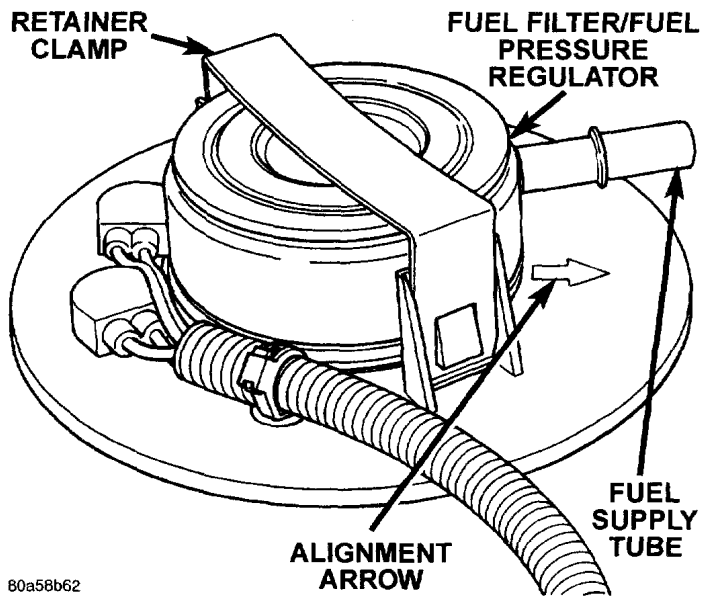

Procedures (itype_376)