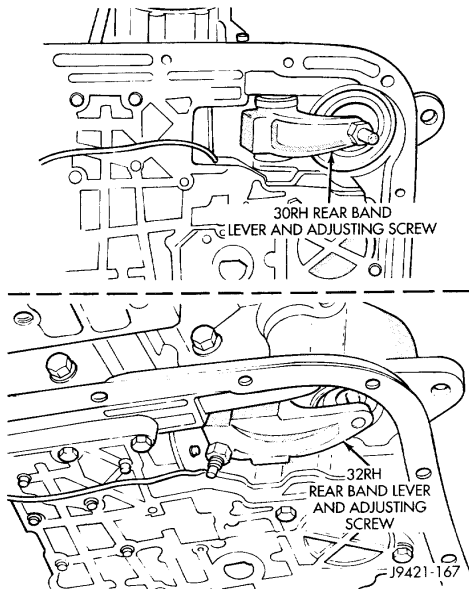

### Front Band Adjustment (Article 2079857)

**Fig. 179 Front Band Adjustment Screw Location**

J9121-233

**Fig. 180 Band Adjustment Adapter Tool**

### Rear Band Adjustment (Article 2079858)

**Fig. 181 Rear Band Adjustment Screw Location**

### Parts

Qualifier	Part #	Name	Price	Note
30RH/31RH/32RH > Reverse Ban?	3681139	1 - Lever	0.00	
30RH/31RH/32RH > Reverse Ban?	4202764AB	1 - Lever	0.00	
30RH/31RH/32RH > Reverse Ban?	3410102	4 - Shaft	0.00	
30RH/31RH/32RH > Seal > A904?	6030657	5 - Seal	0.00	
30RH/31RH/32RH > Reverse Ban?	2464439	6 - Link & Anchor	0.00	
30RH/31RH/32RH > Reverse Ban?	4431405	8 - Reverse Band	0.00	
30RH/31RH/32RH > Reverse Ban?	4431406	8 - Band	0.00	
30RH/31RH/32RH > Adjuster > ?	6036141AA	9 - Kickdown Adjusting?	0.00	
30RH/31RH/32RH > Adjuster > ?	6030704	2 - Screw	0.00	
30RH/31RH/32RH > Adjuster > ?	2538472	2 - Screw	0.00	
30RH/31RH/32RH > Nut > 30rh ?	124934	10 - Lock Nut	0.00	
30RH/31RH/32RH > Nut > 30RH ?	271506	3 - Adjusting Screw	0.00	
30RH/31RH/32RH > Nut > 31RH ?	114942	3 - Nut	0.00	
30RH/31RH/32RH > Kickdown Ba?	2125067	11 - Lever (ratio	0.00	
30RH/31RH/32RH > Kickdown Ba?	2124666	11 - Lever (ratio	0.00	
30RH/31RH/32RH > Shaft > Cas?	4531181	12 - Shaft	0.00	
30RH/31RH/32RH > Strut > A90?	3515084	13 - Strut	0.00	
30RH/31RH/32RH > Strut > 30R?	3515589	7 - Strut	5.85	
30RH/31RH/32RH > Kickdown Ba?	4617849AB	14 - Kickdown Band	0.00	