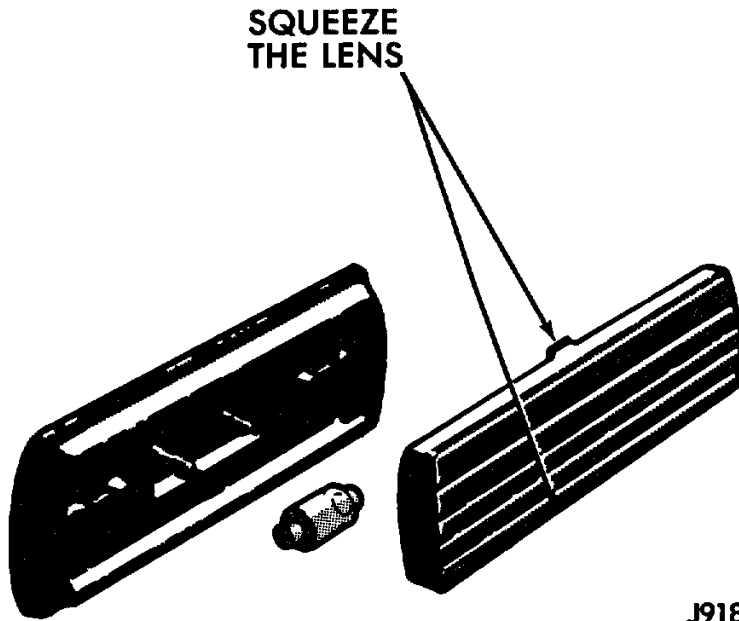

Component Procedures: Dome Lamp Bulb

Table of Contents

1. Cargo Area Dome Lamp Bulb (Article 2023524)
2. Sound Bar Dome Lamp Bulb (Article 2023525)

Component Procedures: Dome Lamp Bulb

Cargo Area Dome Lamp Bulb (Article 2023524)

J918L-1

Sound Bar Dome Lamp Bulb (Article 2023525)

REMOVAL

1. Insert a small flat blade between the lamp housing and lamp lens. Carefully pry lamp lens to disengage lens retaining tabs.
2. Separate lens from lamp housing.
3. Grasp bulb and pull from lamp.