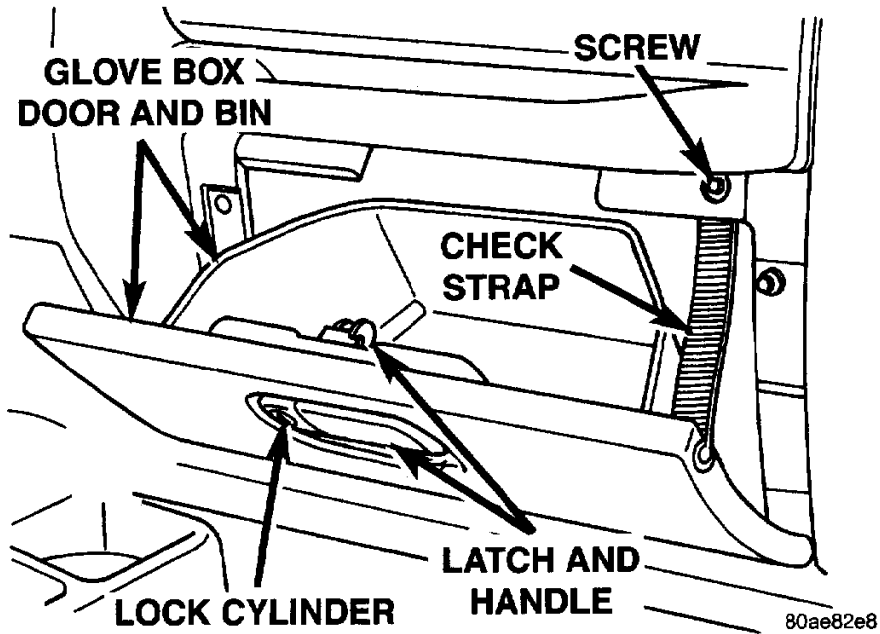

Component Procedures: Glove Compartment Lock

Table of Contents

1. Glove Box Door Lock Cylinder Replacement (Article 2073490)
2. Glove Box Latch Striker Replacement (Article 2073486)

Component Procedures: Glove Compartment Lock

Glove Box Door Lock Cylinder Replacement (Article 2073490)

Glove Box Latch Striker Replacement (Article 2073486)

80a47399

- 1 - MOUNTING SCREWS
- 2 - STRIKER