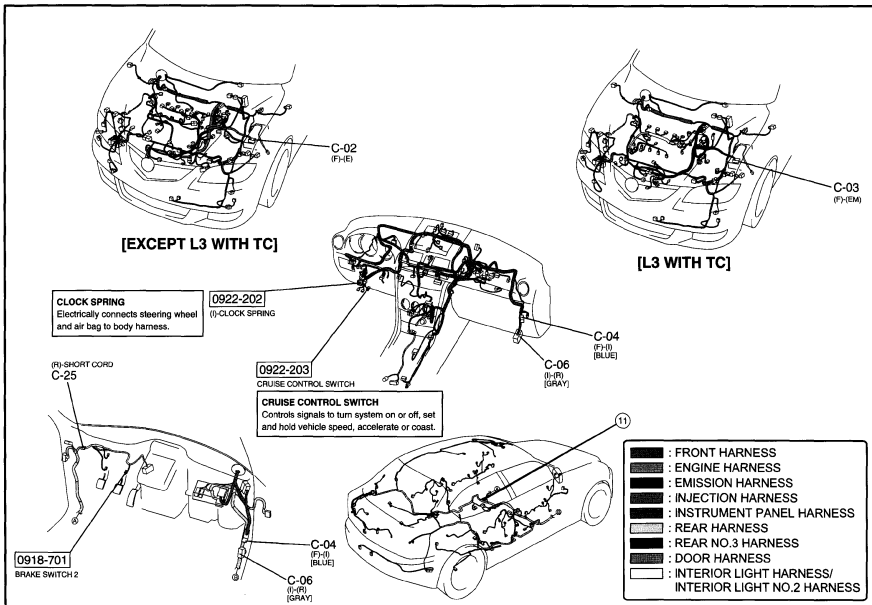

## Electrical (OE) (itype\_21)

CRUISE CONTROL SYSTEM 0120

CRUISE CONTROL SYSTEM 0120