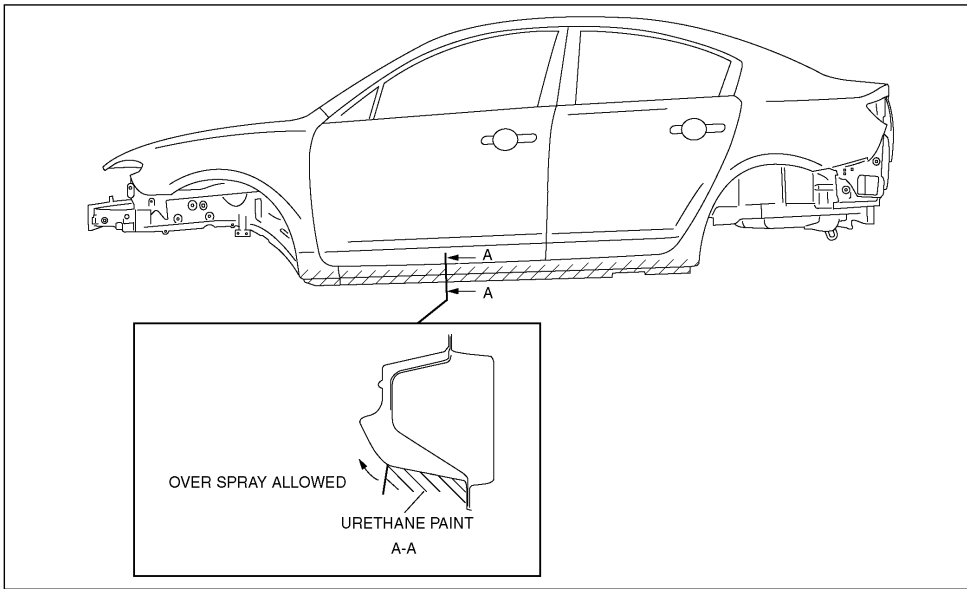

With Side Step Molding