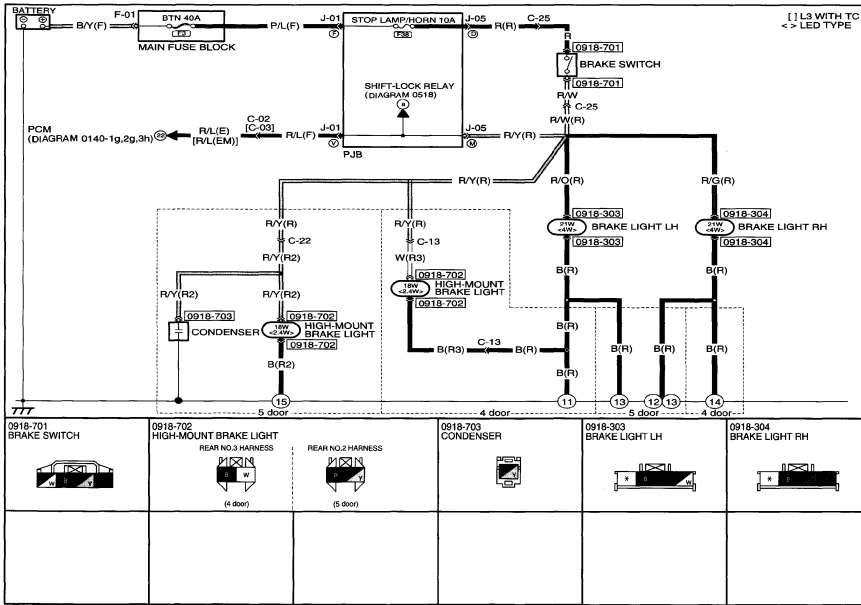

Component Procedures: Brake Lamp

Electrical (OE) (itype_21)

BRAKE LIGHT/HIGH-MOUNT BRAKE LIGHT

0918-7