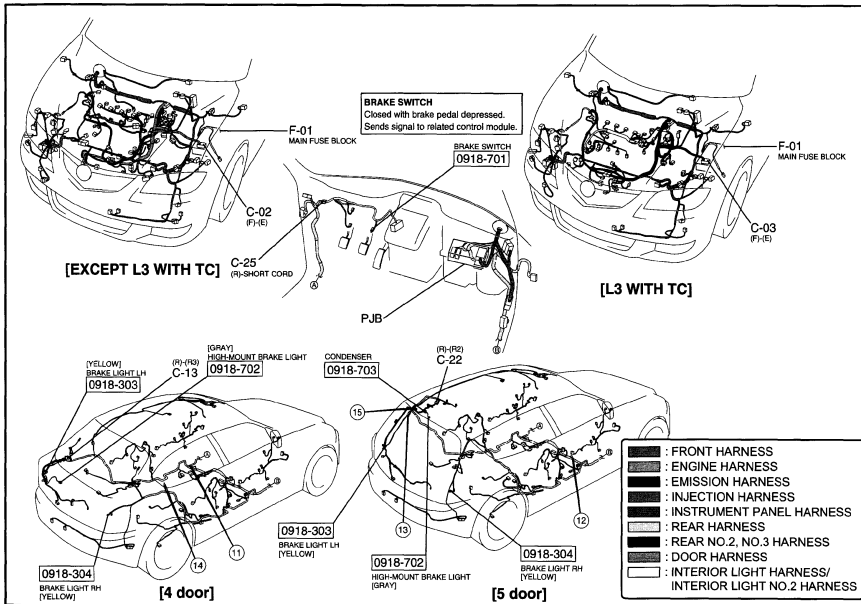

## Electrical (OE) (itype\_21)

BRAKE LIGHT/HIGH-MOUNT BRAKE LIGHT

0918-7

BRAKE LIGHT/HIGH-MOUNT BRAKE LIGHT

0918-7