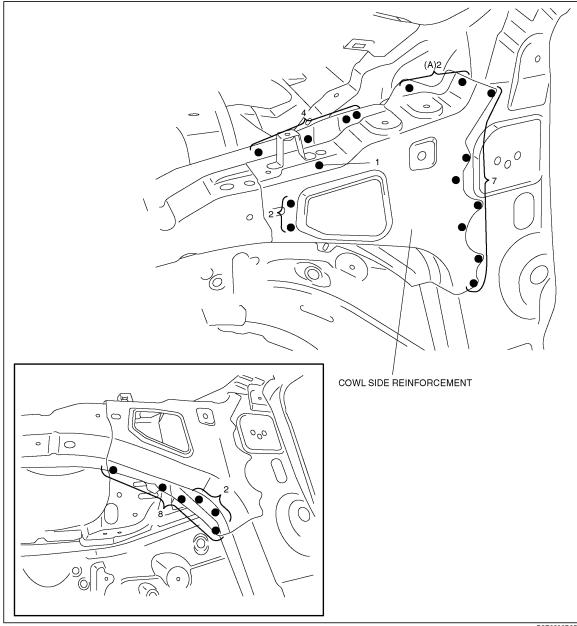

Component Procedures: Cowl

Table of Contents

1. Cowl Side Reinforcement Removal [Panel Replacement] (Article 1408986)
2. All Technical Service Bulletins (itype_100)
3. Customer Interest Bulletins (itype_109)
4. Repair Tips (itype_110)
5. Noise (itype_156)

Component Procedures: Cowl

Cowl Side Reinforcement Removal [Panel Replacement] (Article 1408986)

All Technical Service Bulletins (itype_100)

Tsbs

- A/C - Poor Blower Motor Performance (MTIP-08-03-1, 2008/03/01)
- Body - Cowl Grille Chatters On Rough Roads (0901709, 2009/03/20)

Noise (itype_156)

Tsbs

- Body - Cowl Grille Chatters On Rough Roads (0901709, 2009/03/20)