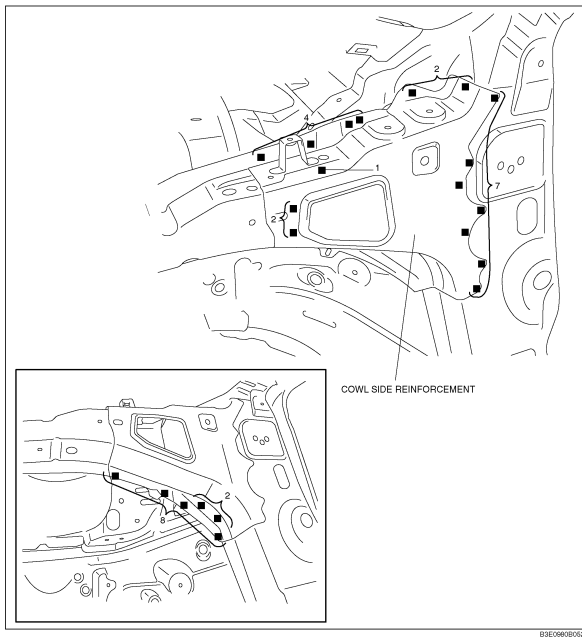

Component Procedures: Cowl

Table of Contents

1. Cowl Side Reinforcement Removal [Panel Replacement] (Article 1408986)
2. All Technical Service Bulletins (itype_100)
3. Customer Interest Bulletins (itype_109)
4. Repair Tips (itype_110)
5. Noise (itype_156)

Component Procedures: Cowl

Cowl Side Reinforcement Removal [Panel Replacement] (Article 1408986)

All Technical Service Bulletins (itype_100)

Tsbs

- A/C - Poor Blower Motor Performance (MTIP-08-03-1, 2008/03/01)
- Body - Cowl Grille Chatters On Rough Roads (0901709, 2009/03/20)