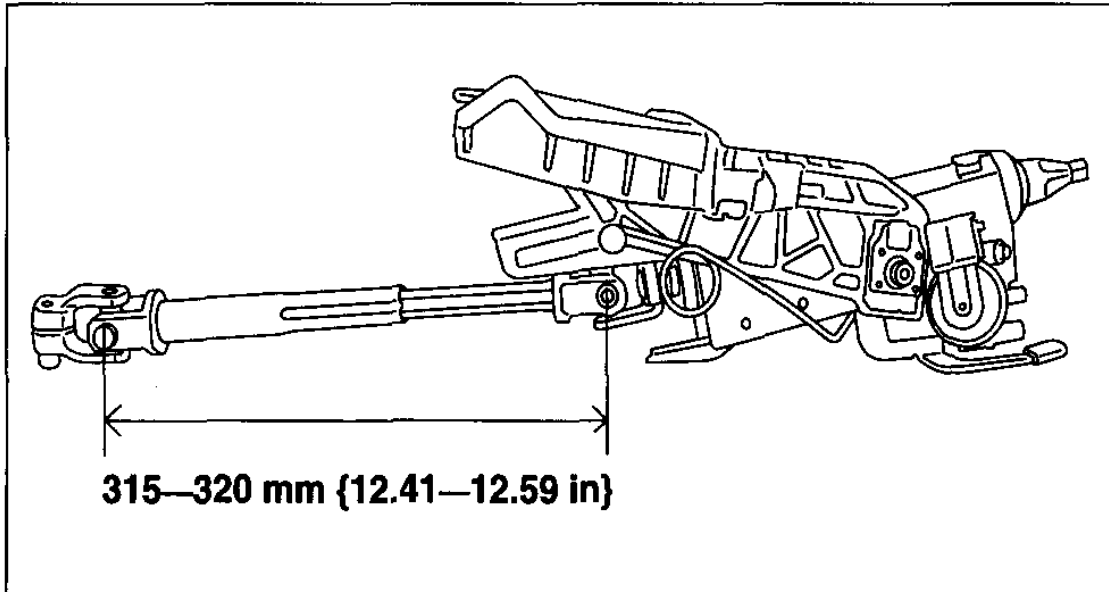

Component Procedures: Steering Shaft

Table of Contents

1. Parts and Labor (itype_189)
2. Steering Shaft Inspection (Article 1465143)

Component Procedures: Steering Shaft

Parts and Labor (itype_189)

Labor

Operation	Qualifier Path	Skill	Std Hrs	Wty Hrs
Replace	Shaft	B	1.5	1.1

Steering Shaft Inspection (Article 1465143)

e3u614zw6101

e3u614zw6102