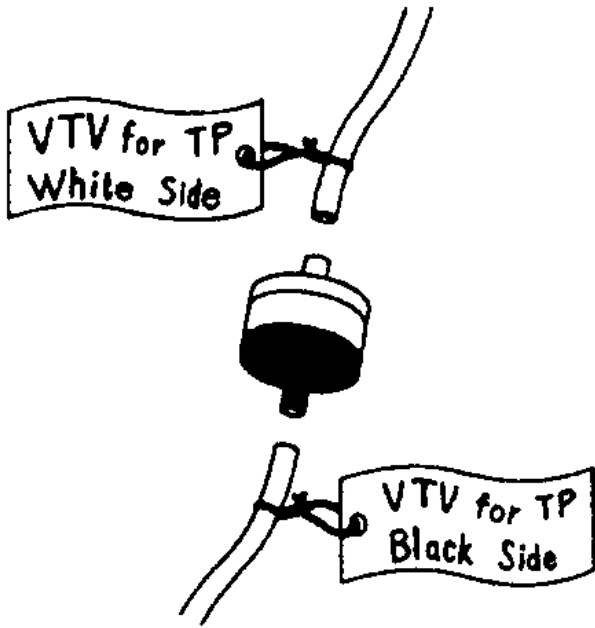

Component Procedures: Tune-up and Engine Performance Checks

Table of Contents

1. Vehicle Damage Warnings (Article 5101501)
2. Engine Tune-Up (Article 1409857)

Component Procedures: Tune-up and Engine Performance Checks

Vehicle Damage Warnings (Article 5101501)

WRONG

CORRECT

Engine Tune-Up (Article 1409857)

am3uuw0000142