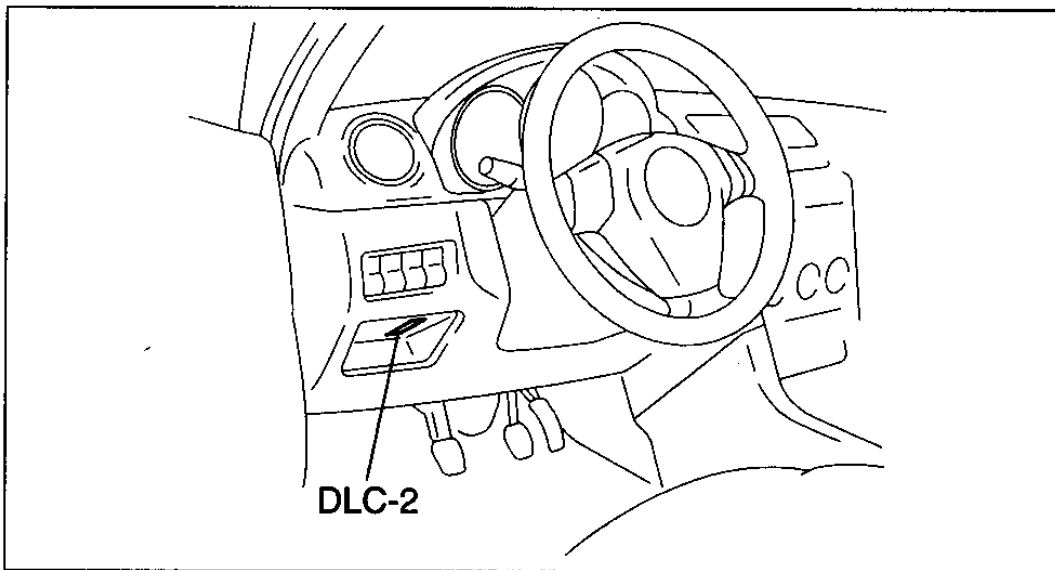

Components (itype_32)

LOCATION INDEX

1	Driver-side air bag module	3	Side air bag module
2	Passenger-side air bag module	4	Curtain air bag module

5	Pre-tensioner seat belt
6	SAS control module
7	Crash zone sensor
8	Side air bag sensor

9	Clock spring
10	Passenger air bag deactivation (PAD) indicator
11	Seat weight sensor control module
12	Seat weight sensor

Seat Weight Sensor Inspection (Article 1358565)

am3uuw000051

Seat Weight Sensor Calibration (Article 1358564)