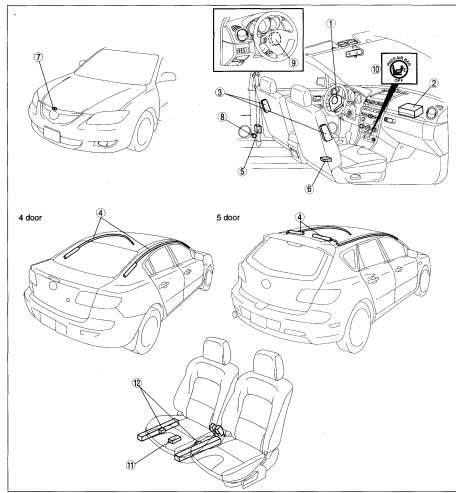

Component Procedures: Seat Occupant Sensor

Table of Contents

1. Components (itype_32)
2. Seat Weight Sensor Inspection (Article 1358565)
3. Seat Weight Sensor Calibration (Article 1358564)

Component Procedures: Seat Occupant Sensor

Components (itype_32)

LOCATION INDEX

1	Driver-side air bag module	3	Side air bag module
2	Passenger-side air bag module	4	Curtain air bag module

5	Pre-tensioner seat belt
6	SAS control module
7	Crash zone sensor
8	Side air bag sensor

9	Clock spring
10	Passenger air bag deactivation (PAD) indicator
11	Seat weight sensor control module
12	Seat weight sensor

Seat Weight Sensor Inspection (Article 1358565)

am3uuw000051

Seat Weight Sensor Calibration (Article 1358564)