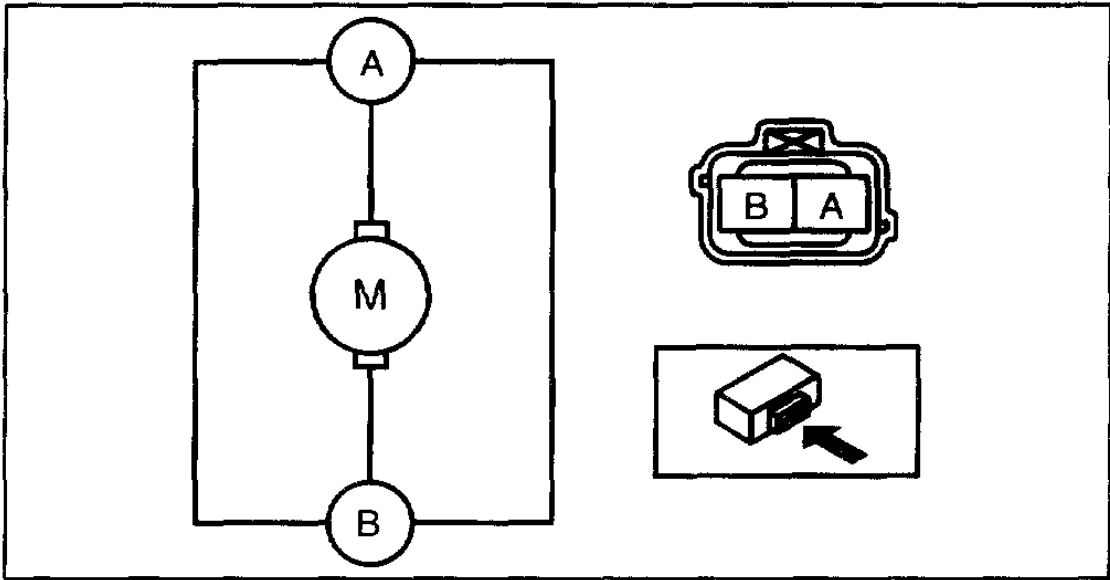

Windshield Washer Motor (Article 1408795)

A6E8116W129