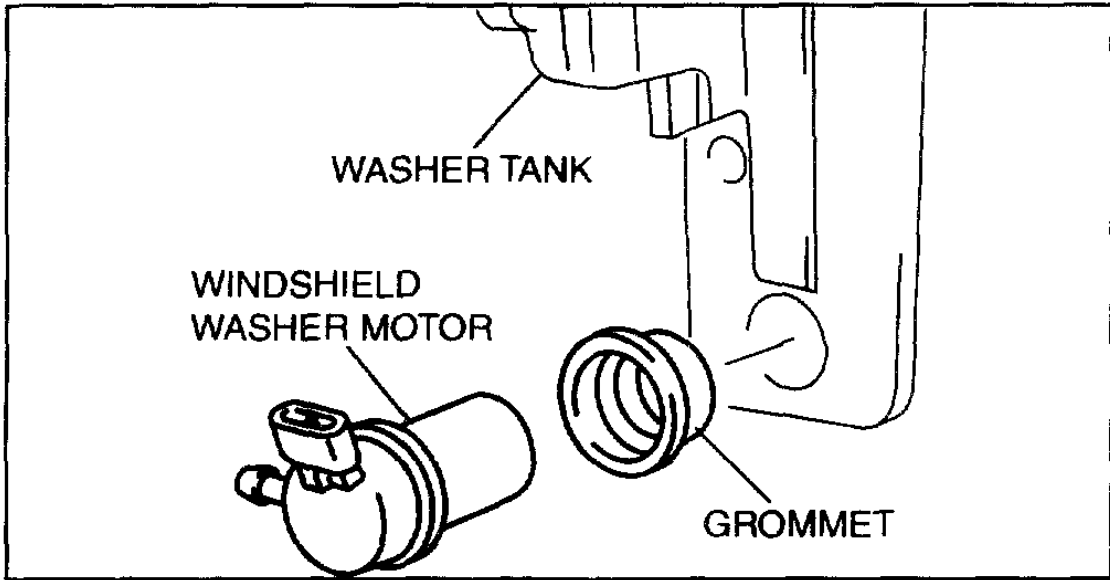

B3E0919W122