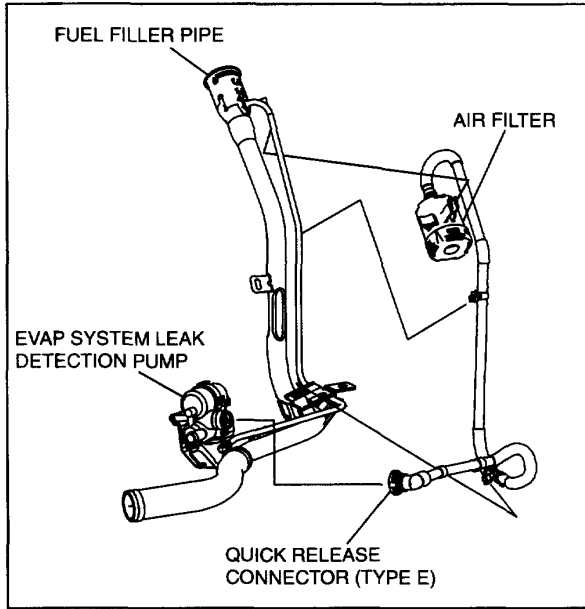

Component Procedures: Evaporative Canister Filter

Table of Contents

1. Removal and Replacement (itype_401)
2. Component Tests and General Diagnostics (itype_383)

Component Procedures: Evaporative Canister Filter

Removal and Replacement (itype_401)

c3u0116w500

Component Tests and General Diagnostics (itype_383)

c3u0116w041