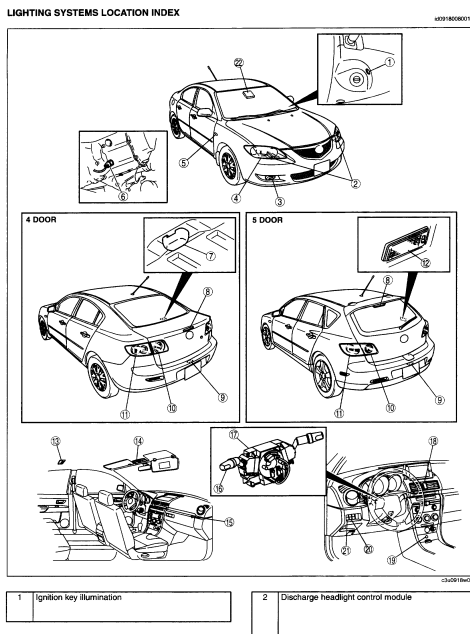

Component Procedures: Lighting and Horns

Exterior Lights - Backup Lamps Circuit (Article 10873)

Exterior Lights - Backup Lamps Circuit

Page 1 of 1

Exterior Lights - Exterior Lamps Circuit (Article 10706)

Exterior Lights - Exterior Lamps Circuit

Page 1 of 1

Interior Lights - Courtesy Lamp Circuit (Article 15663)

Interior Lights - Courtesy Lamp Circuit

Page 1 of 1

Interior Lights - Instrument Illumination Circuit (Article 15447)

Interior Lights - Instrument Illumination Circuit

Page 1 of 1

Components (itype_32)