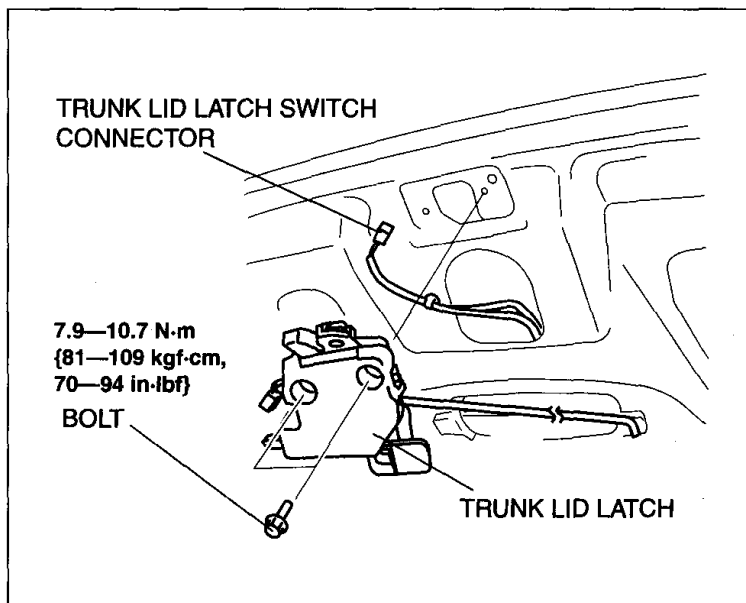

Trunk Lid Latch (Article 1439675)