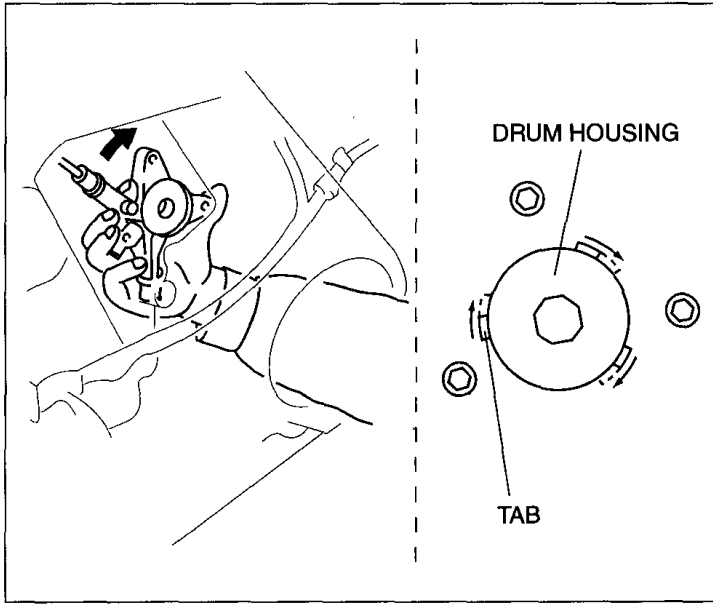

am3uuw0000136