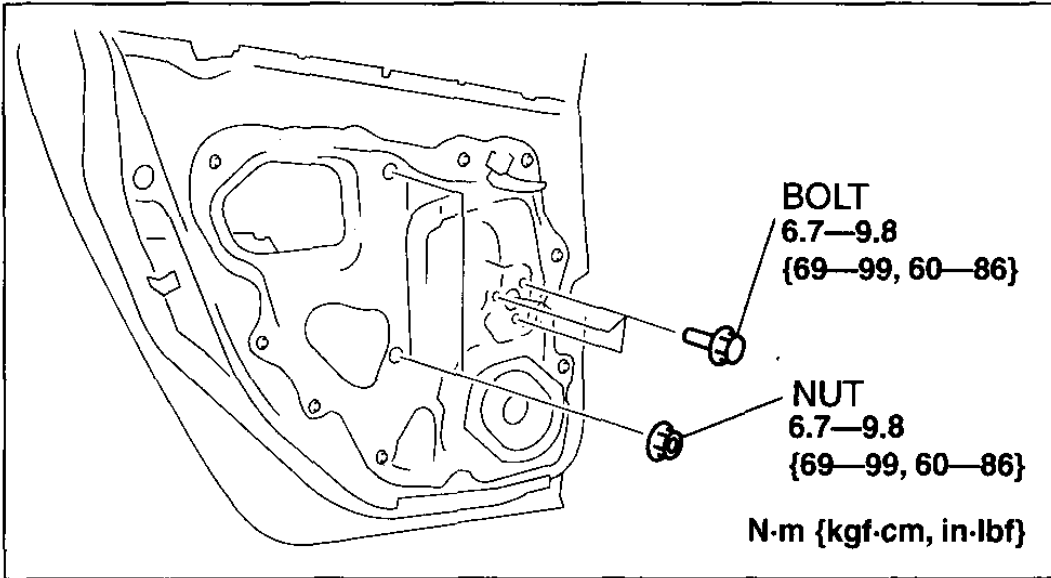

B3E0912W117