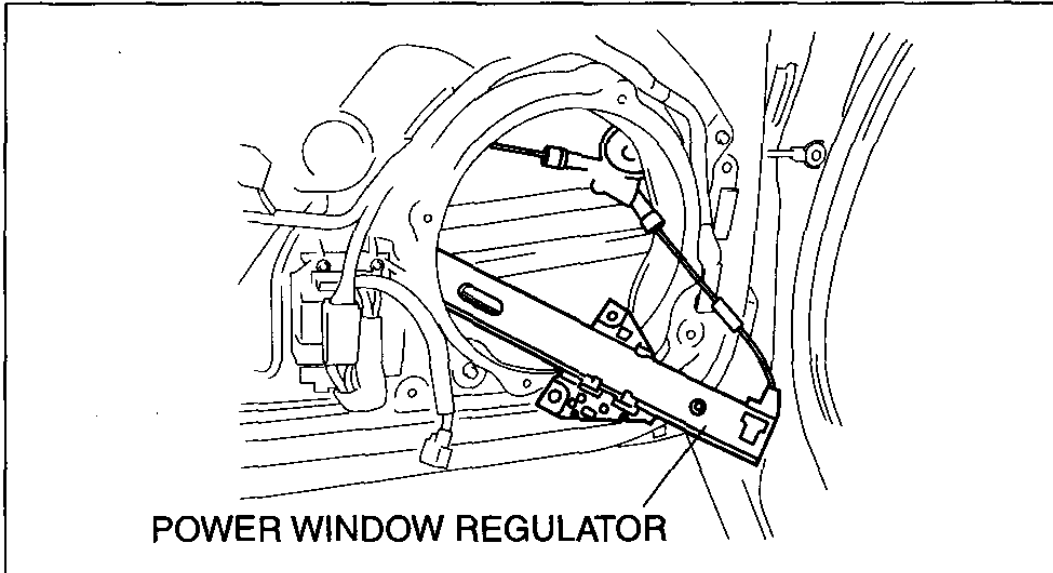

CHU0912WT33

Rear Manual Window Regulator Removal/Installation (Article 1368441)