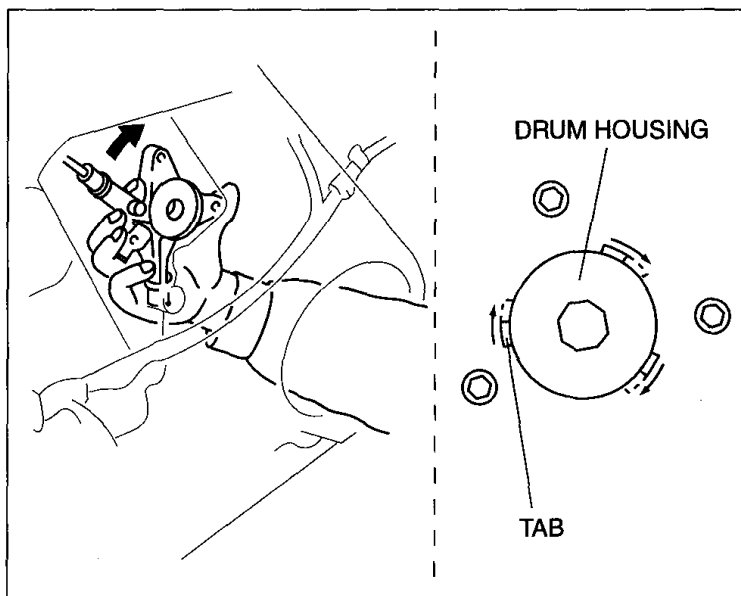

am3uuw0000136