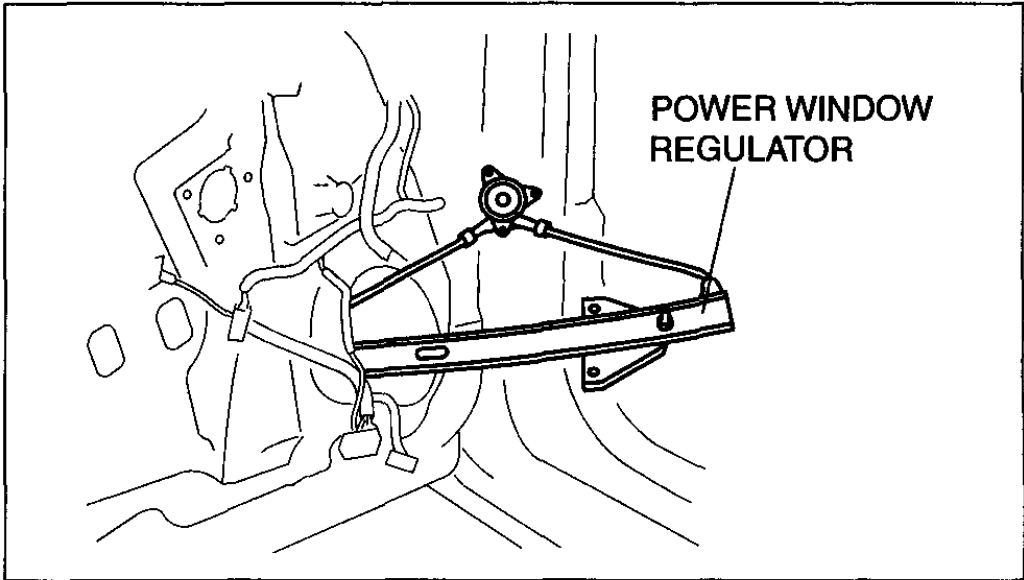

Labor

Operation	Qualifier Path	Skill	Std Hrs	Wty Hrs
Replace	One Side	B	0.7	0.5

Front Power Window Regulator Removal/Installation (Article 1367570)

B3E0912W112

am3uuw0000136

B3E0912W103

Front Manual Window Regulator Removal/Installation (Article 1369303)