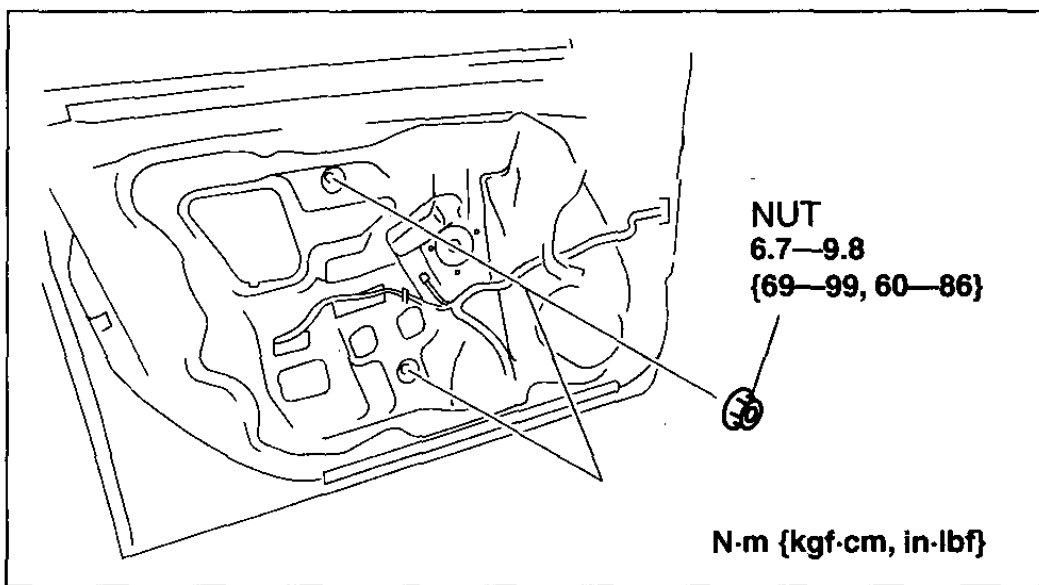

Component Procedures: Front Door Window Regulator

Parts and Labor (itype_189)

Parts

Qualifier	Part #	Name	Price	Note
Window Regulator > Right > W?	BP4L58560A	Window Regulator	87.68	
Window Regulator > Right > W?	BP4K58590A	Window Regulator	91.63	
Window Regulator > Left > Wi?	BP4L59560A	Window Regulator	111.54	
Window Regulator > Left > Wi?	BP4K59590A	Window Regulator	120.30	

Labor

Operation	Qualifier Path	Skill	Std Hrs	Wty Hrs
Replace	One Side	B	0.7	0.5

Front Power Window Regulator Removal/Installation (Article 1367570)

B3E0912W112