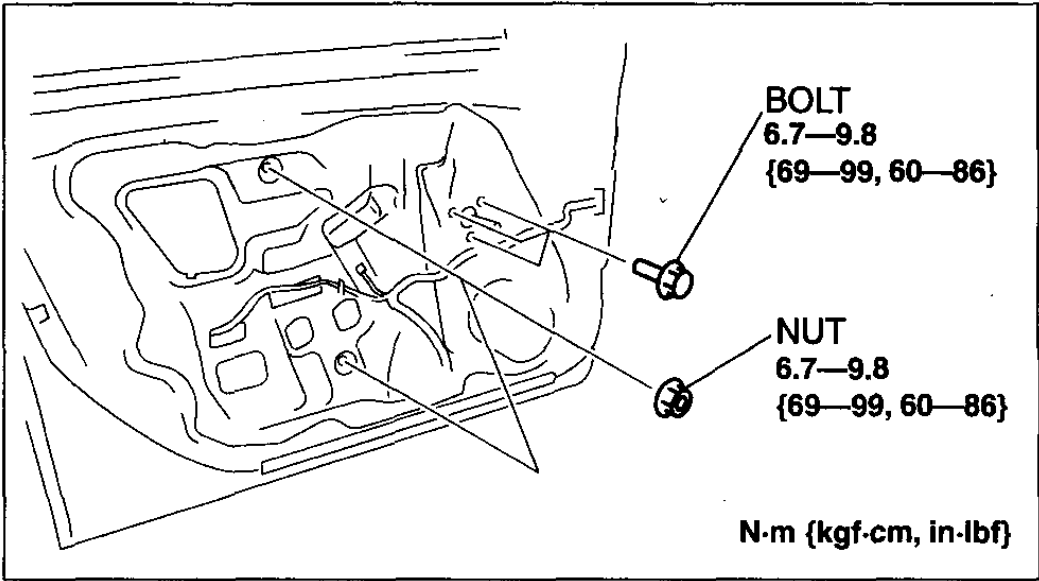

Labor

Operation	Qualifier Path	Skill	Std Hrs	Wty Hrs
Replace	One Side	B	0.7	0.5

Front Power Window Regulator Removal/Installation (Article 1367570)

B3E0912W112

am3uuw0000136

B3E0912W103

Front Manual Window Regulator Removal/Installation (Article 1369303)