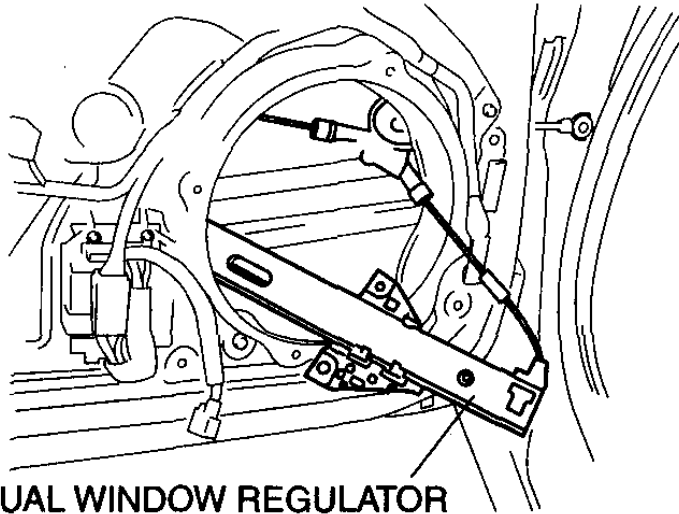

MANUAL WINDOW REGULATOR

B3E0912W205