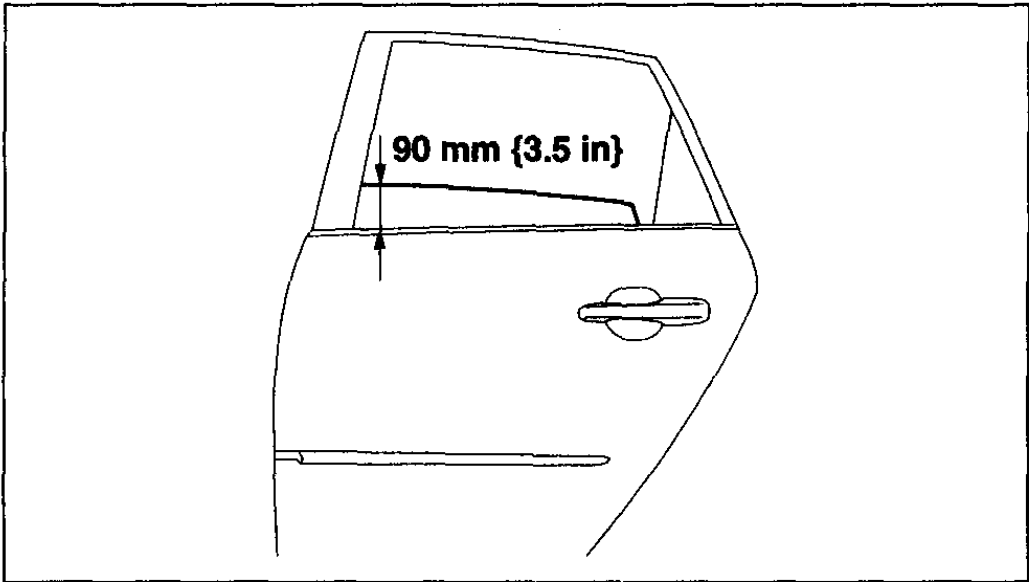

Rear Door Glass Removal/Installation (Article 1367586)

c3u0912w111

B3E0912W201

c3u0912w003

c3u0912w005

c3u0912w112

B3E0912W105

c3u0912w004