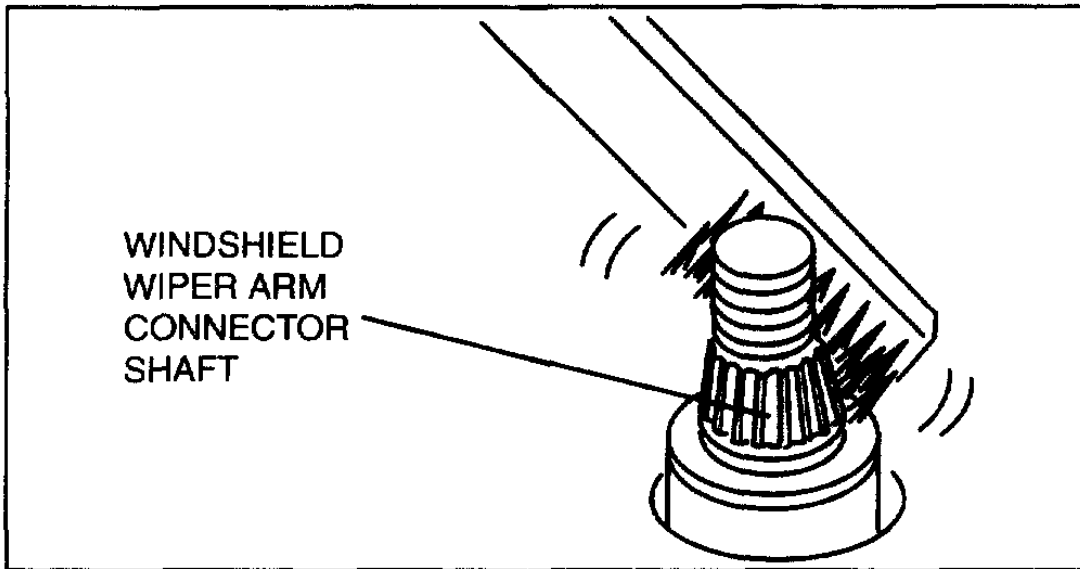

am3uuw0000083

Rear Wiper Arm and Blade (Article 1466021)

1	Cap
2	Nut
3	Rear wiper arm
4	Rear wiper blade
5	Rubber brush

am3uuw0000084

REAR WIPER ARM
CONNECTOR
SHAFT

am3uuw0000084