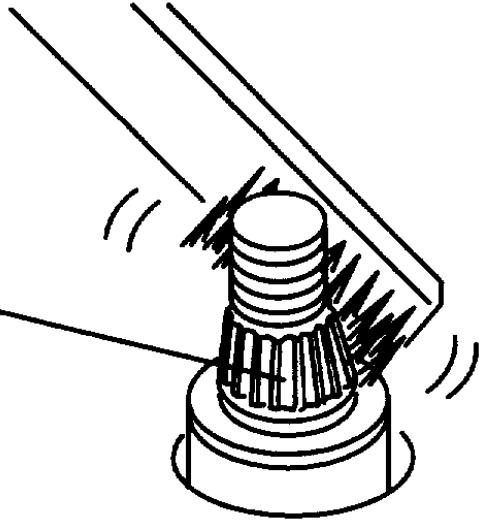

am3uuw0000083

Rear Wiper Arm and Blade (Article 1466021)

1	Cap
2	Nut
3	Rear wiper arm
4	Rear wiper blade
5	Rubber brush

am3uuw0000084

REAR WIPER ARM
CONNECTOR
SHAFT

am3uuw0000084