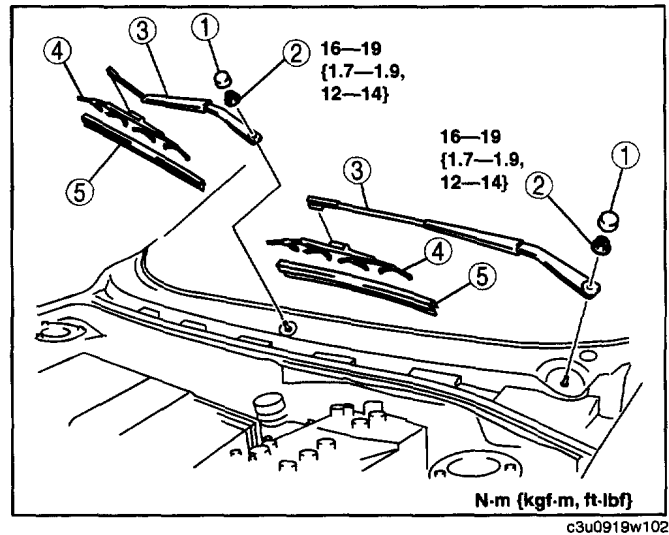

Component Procedures: Wiper Arm

Table of Contents

1. Rear Wiper Arm and Blade (Article 1470752)
2. Windshield Wiper Arm and Blade (Article 1470751)
3. Parts and Labor (itype_189)
4. Windshield Wiper Arm and Blade (Article 1466020)
5. Rear Wiper Arm and Blade (Article 1466021)

Component Procedures: Wiper Arm

Rear Wiper Arm and Blade (Article 1470752)

B3E0919W130

Windshield Wiper Arm and Blade (Article 1470751)

B3E0919W103

Parts and Labor (itype_189)

Parts

Qualifier	Part #	Name	Price	Note
Front Arm > Right	BN8G67321D	Front Arm	72.56	
Front Arm > Left	BN8F67321E	Front Arm	72.06	
Rear Arm	BP4K67421	Rear Arm	56.63	

Labor

Operation	Qualifier Path	Skill	Std Hrs	Wty Hrs
Replace	Each	C	0.2	0.2

Windshield Wiper Arm and Blade (Article 1466020)

1	Cap
2	Nut
3	Windshield wiper arm
4	Windshield wiper blade
5	Rubber brush

c3u0919w102

am3uuw0000083

Rear Wiper Arm and Blade (Article 1466021)

1	Cap
2	Nut
3	Rear wiper arm
4	Rear wiper blade
5	Rubber brush

am3uuw0000084

REAR WIPER ARM
CONNECTOR
SHAFT

am3uuw0000084