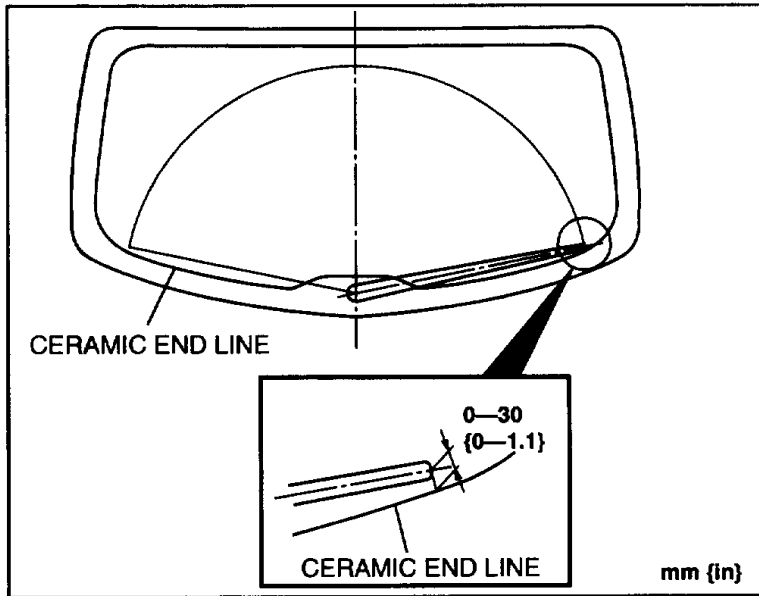

Component Procedures: Wiper Arm

Table of Contents

1. Rear Wiper Arm and Blade (Article 1470752)
2. Windshield Wiper Arm and Blade (Article 1470751)
3. Parts and Labor (itype_189)
4. Windshield Wiper Arm and Blade (Article 1466020)
5. Rear Wiper Arm and Blade (Article 1466021)

Component Procedures: Wiper Arm

Rear Wiper Arm and Blade (Article 1470752)

B3E0919W130

Windshield Wiper Arm and Blade (Article 1470751)

B3E0919W103

Parts and Labor (itype_189)

Parts

Qualifier	Part #	Name	Price	Note
Front Arm > Right	BN8G67321D	Front Arm	72.56	
Front Arm > Left	BN8F67321E	Front Arm	72.06	
Rear Arm	BP4K67421	Rear Arm	56.63	