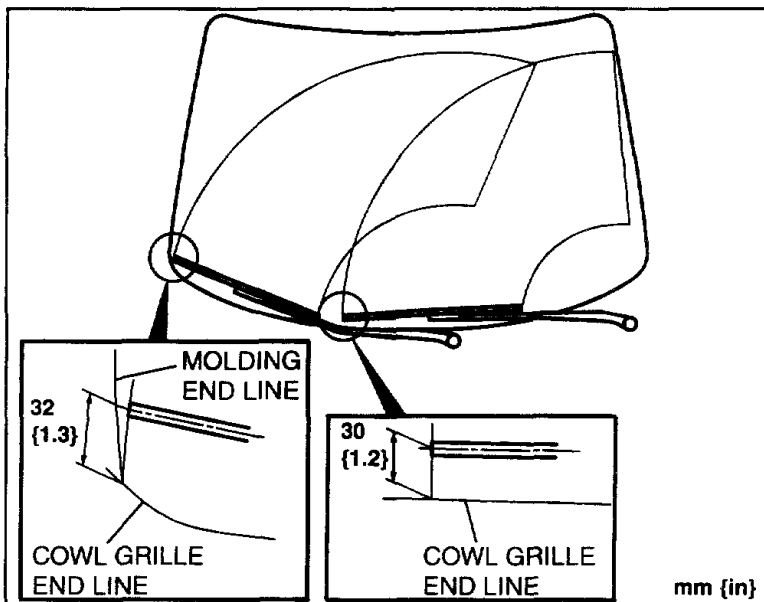

Component Procedures: Wiper Arm

Table of Contents

1. Rear Wiper Arm and Blade (Article 1470752)
2. Windshield Wiper Arm and Blade (Article 1470751)
3. Parts and Labor (itype_189)
4. Windshield Wiper Arm and Blade (Article 1466020)
5. Rear Wiper Arm and Blade (Article 1466021)

Component Procedures: Wiper Arm

Rear Wiper Arm and Blade (Article 1470752)

B3E0919W130

Windshield Wiper Arm and Blade (Article 1470751)

B3E0919W103

Parts and Labor (itype_189)

Parts

Qualifier	Part #	Name	Price	Note
Front Arm > Right	BN8G67321D	Front Arm	72.56	
Front Arm > Left	BN8F67321E	Front Arm	72.06	
Rear Arm	BP4K67421	Rear Arm	56.63	