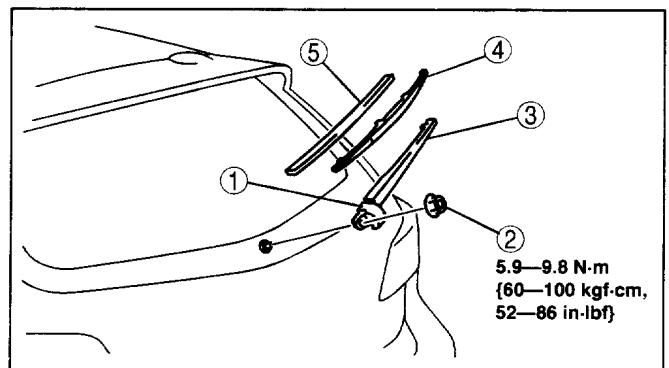

Component Procedures: Wiper Arm

Rear Wiper Arm and Blade (Article 1470752)

B3E0919W130

Windshield Wiper Arm and Blade (Article 1470751)

B3E0919W103

Parts and Labor (itype_189)

Parts

Qualifier	Part #	Name	Price	Note
Front Arm > Right	BN8G67321D	Front Arm	72.56	
Front Arm > Left	BN8F67321E	Front Arm	72.06	
Rear Arm	BP4K67421	Rear Arm	56.63	

Labor

Operation	Qualifier Path	Skill	Std Hrs	Wty Hrs
Replace	Each	C	0.2	0.2

Windshield Wiper Arm and Blade (Article 1466020)

1	Cap
2	Nut
3	Windshield wiper arm
4	Windshield wiper blade
5	Rubber brush

c3u0919w102

am3uuw0000083

Rear Wiper Arm and Blade (Article 1466021)

1	Cap
2	Nut
3	Rear wiper arm
4	Rear wiper blade
5	Rubber brush

am3uuw0000084

REAR WIPER ARM
CONNECTOR
SHAFT

am3uuw0000084