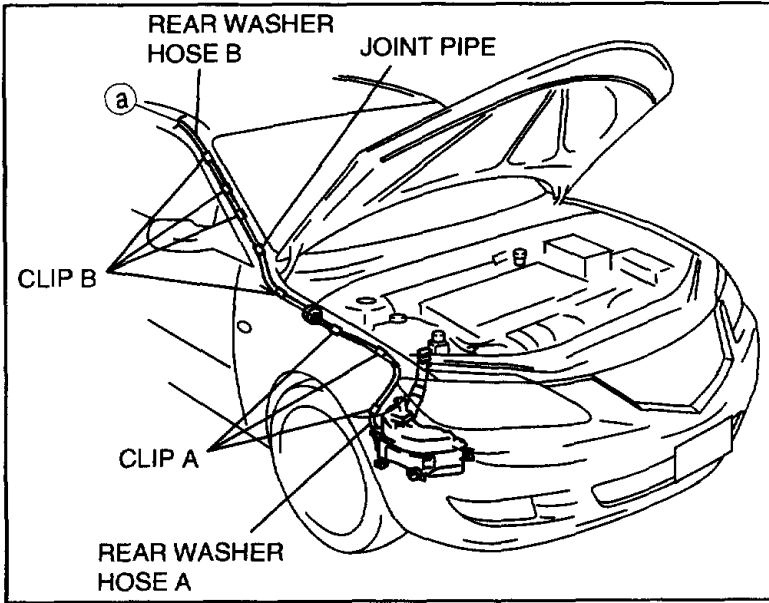

c3u0919w138