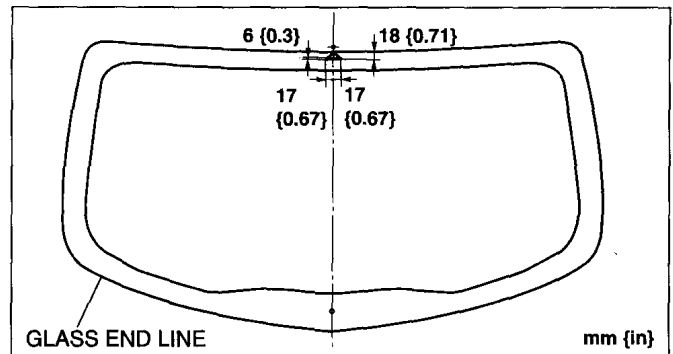

Windshield Washer Nozzle Cleaning (Article 1464172)