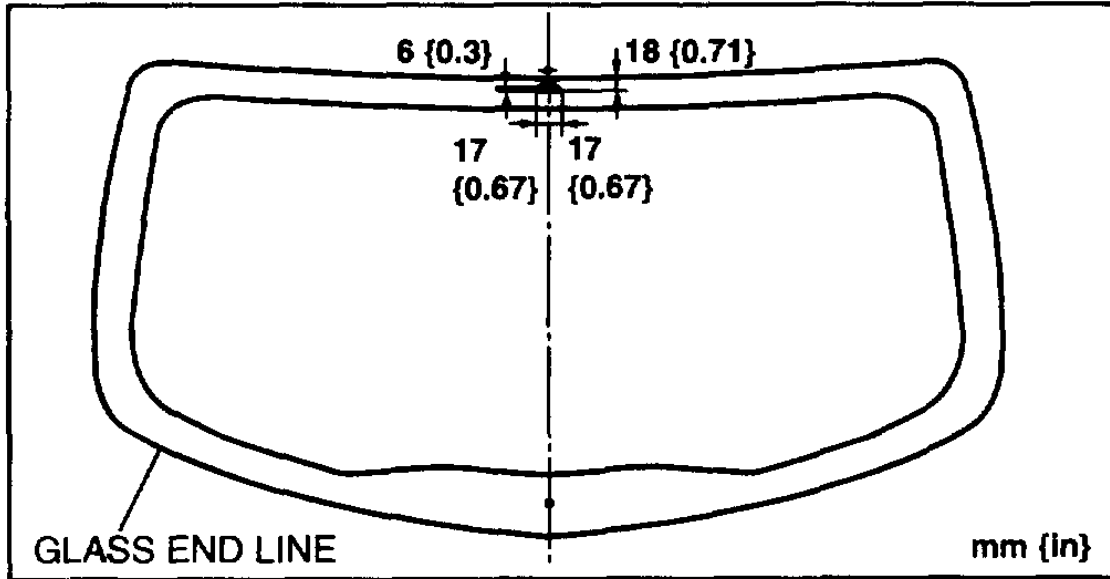

Component Procedures: Windshield Washer Spray Nozzle

Table of Contents

1. Front Washer Nozzle Adjustment (Article 1468521)
2. Rear Washer Nozzle Adjustment (Article 1463781)
3. Windshield Washer Nozzle Cleaning (Article 1464172)
4. Windshield Washer Nozzle (Article 1463776)
5. Rear Washer Nozzle (Article 1463777)

Component Procedures: Windshield Washer Spray Nozzle

Front Washer Nozzle Adjustment (Article 1468521)

B3E0919W137

Rear Washer Nozzle Adjustment (Article 1463781)

REAR WASHER NOZZLE ADJUSTMENT

1. Insert a needle or an equivalent tool into the spray hole of the rear washer nozzle and adjust the nozzle direction as shown.