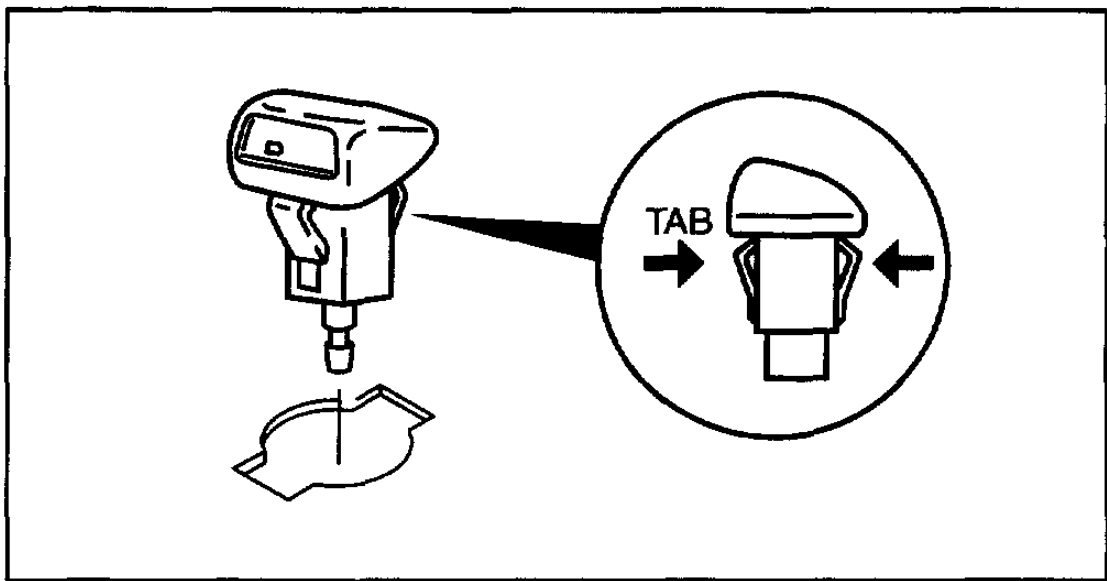

Windshield Washer Nozzle (Article 1463776)

am3uuw0000006