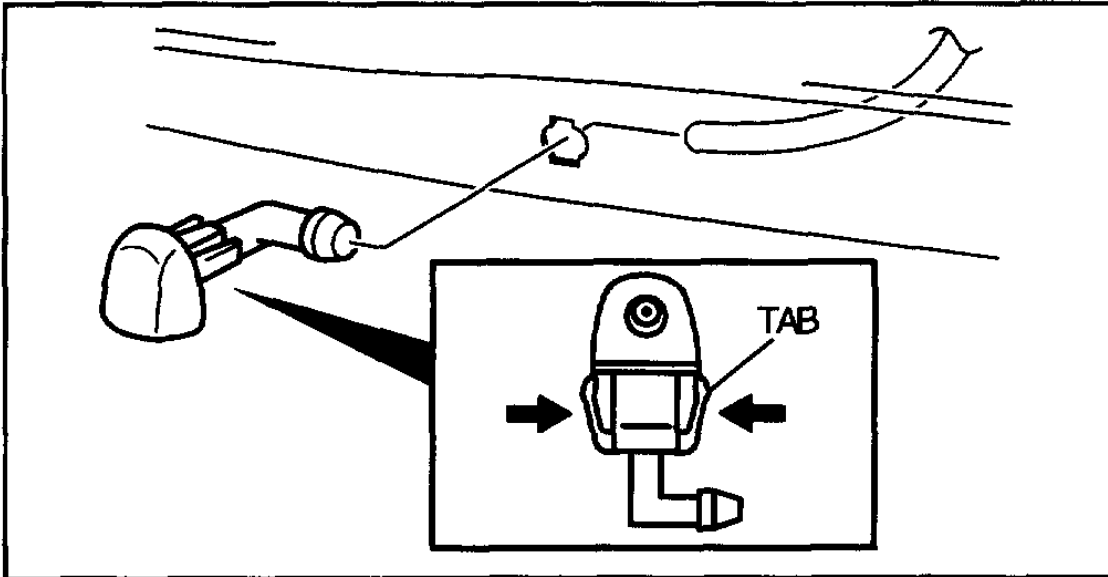

Rear Washer Nozzle (Article 1463777)

am3uuw000007