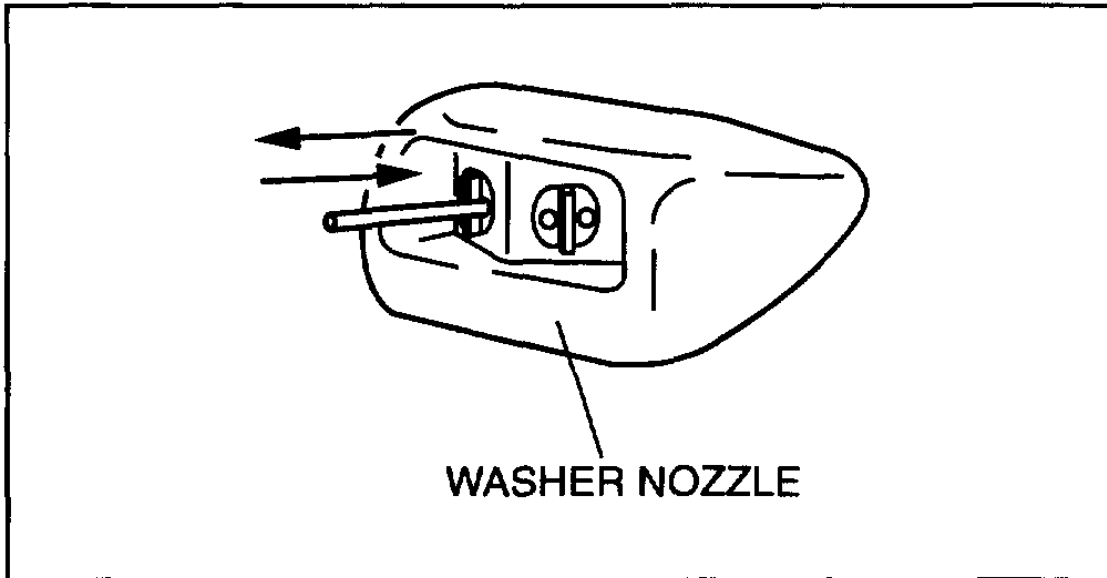

am3uuw0000012