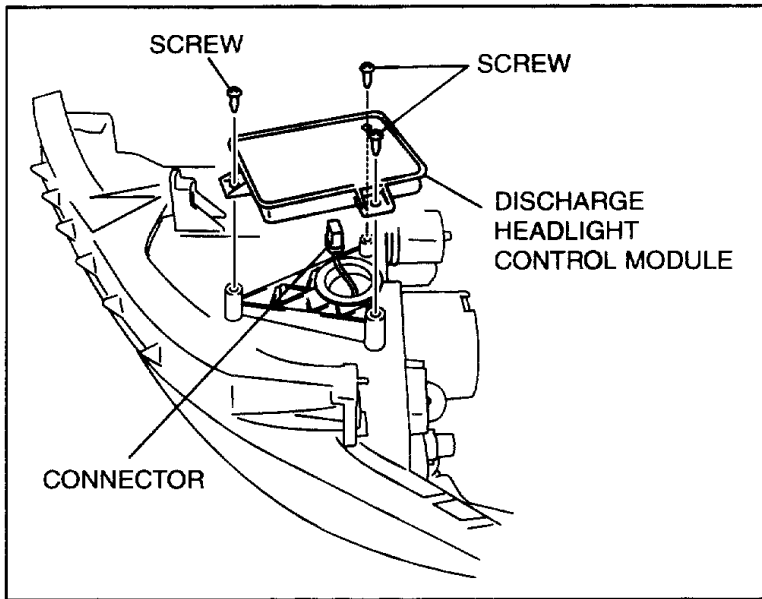

Removal and Replacement (itype_401)

b3e0918w108