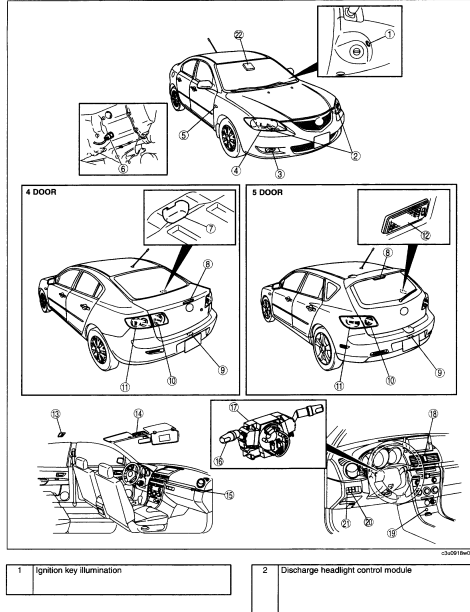

Component Procedures: Headlamp Control Module

Parts and Labor (itype_189)

Parts

Qualifier	Part #	Name	Price	Note
HID Headlamps	D530510H3	Control Unit	803.17	

Labor

Operation	Qualifier Path	Skill	Std Hrs	Wty Hrs
Replace	One Side	B	1.2	0.0
Replace	Both Sides	B	1.8	0.0

Components (itype_32)

LIGHTING SYSTEMS LOCATION INDEX

40918000100

3	Front fog light
4	Front combination light
5	Front side turn light
6	Back-up light switch (MTX)
7	Trunk compartment light
8	High-mount brake light
9	License plate light
10	Inboard light
11	Rear combination light

12	Cargo compartment light
13	Interior light
14	Map light
15	Glove compartment light
16	Light switch
17	Combination switch
18	Hazard warning switch
19	Ashtray illumination
20	Panel light control switch
21	Headlight leveling switch
22	Light sensor