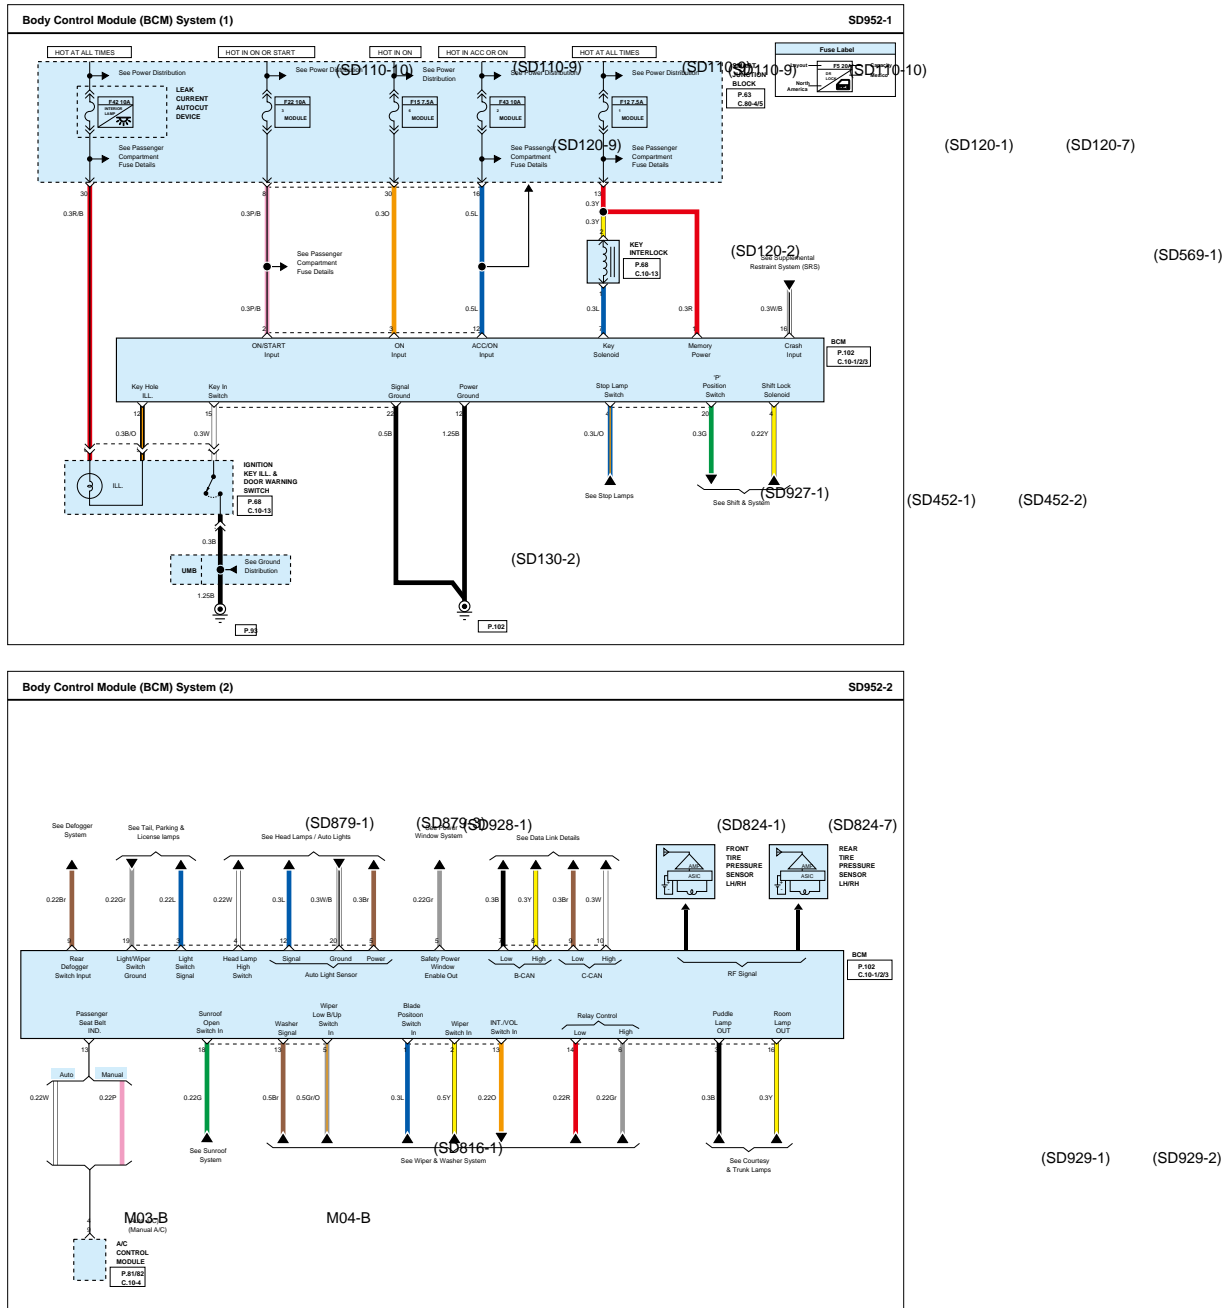

# **Component Procedures: Body Control Systems**

## **Table of Contents**

1. Body Control Module (BCM) System - Schematic Diagrams (Article 42603)
2. All New Technical Service Bulletins (itype\_432)
3. All Technical Service Bulletins (itype\_100)
4. OEM Policies and Procedures (itype\_120)
5. Service Campaigns (itype\_108)

# Component Procedures: Body Control Systems

## Body Control Module (BCM) System - Schematic Diagrams (Article 42603)